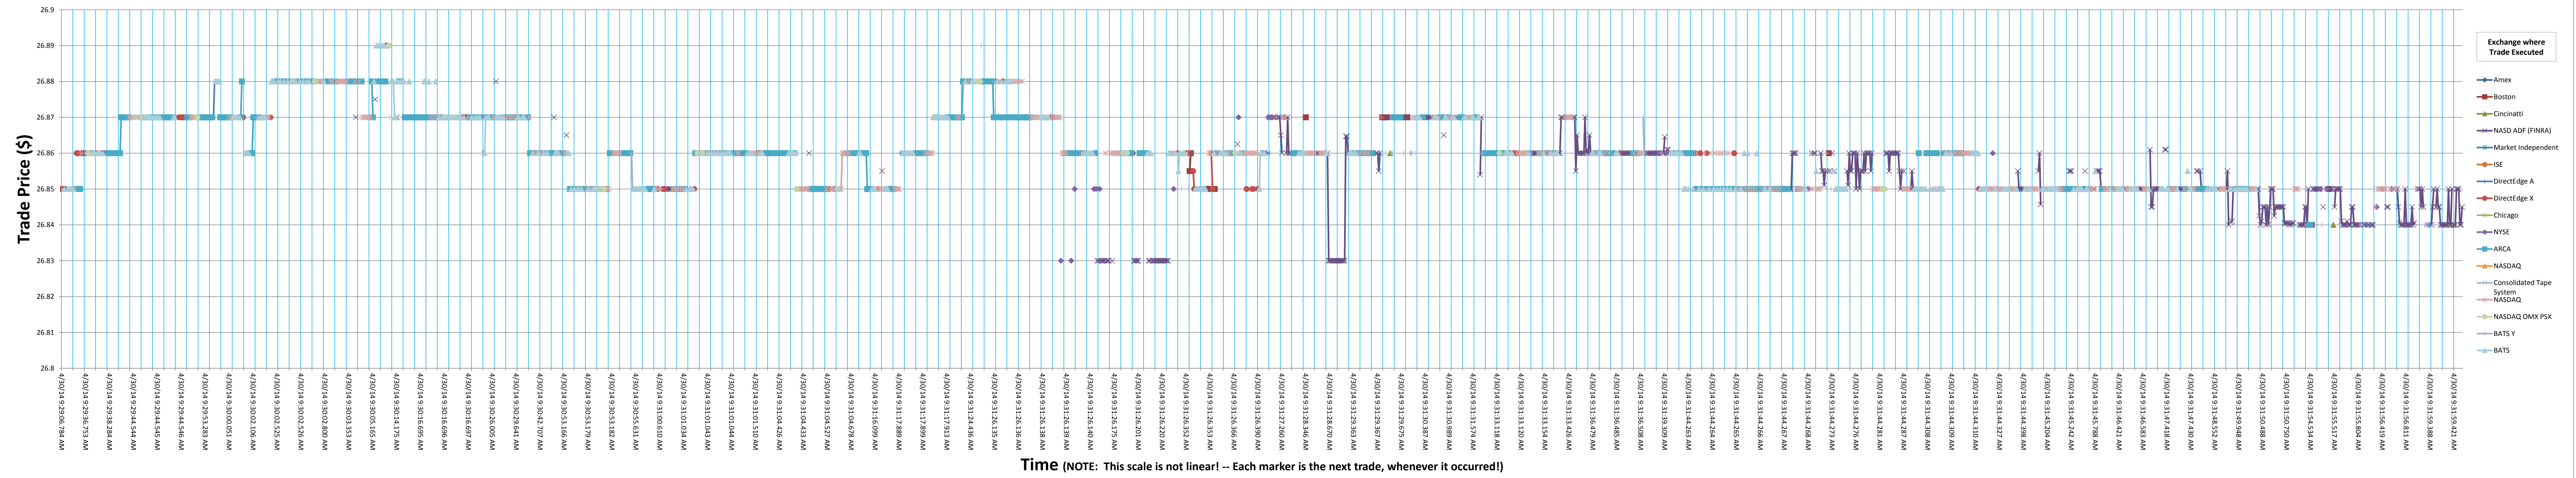

Pepco Holdings 4-30-2014 Tick Data

Pepco Holdings 4-30-2014 Tick Data